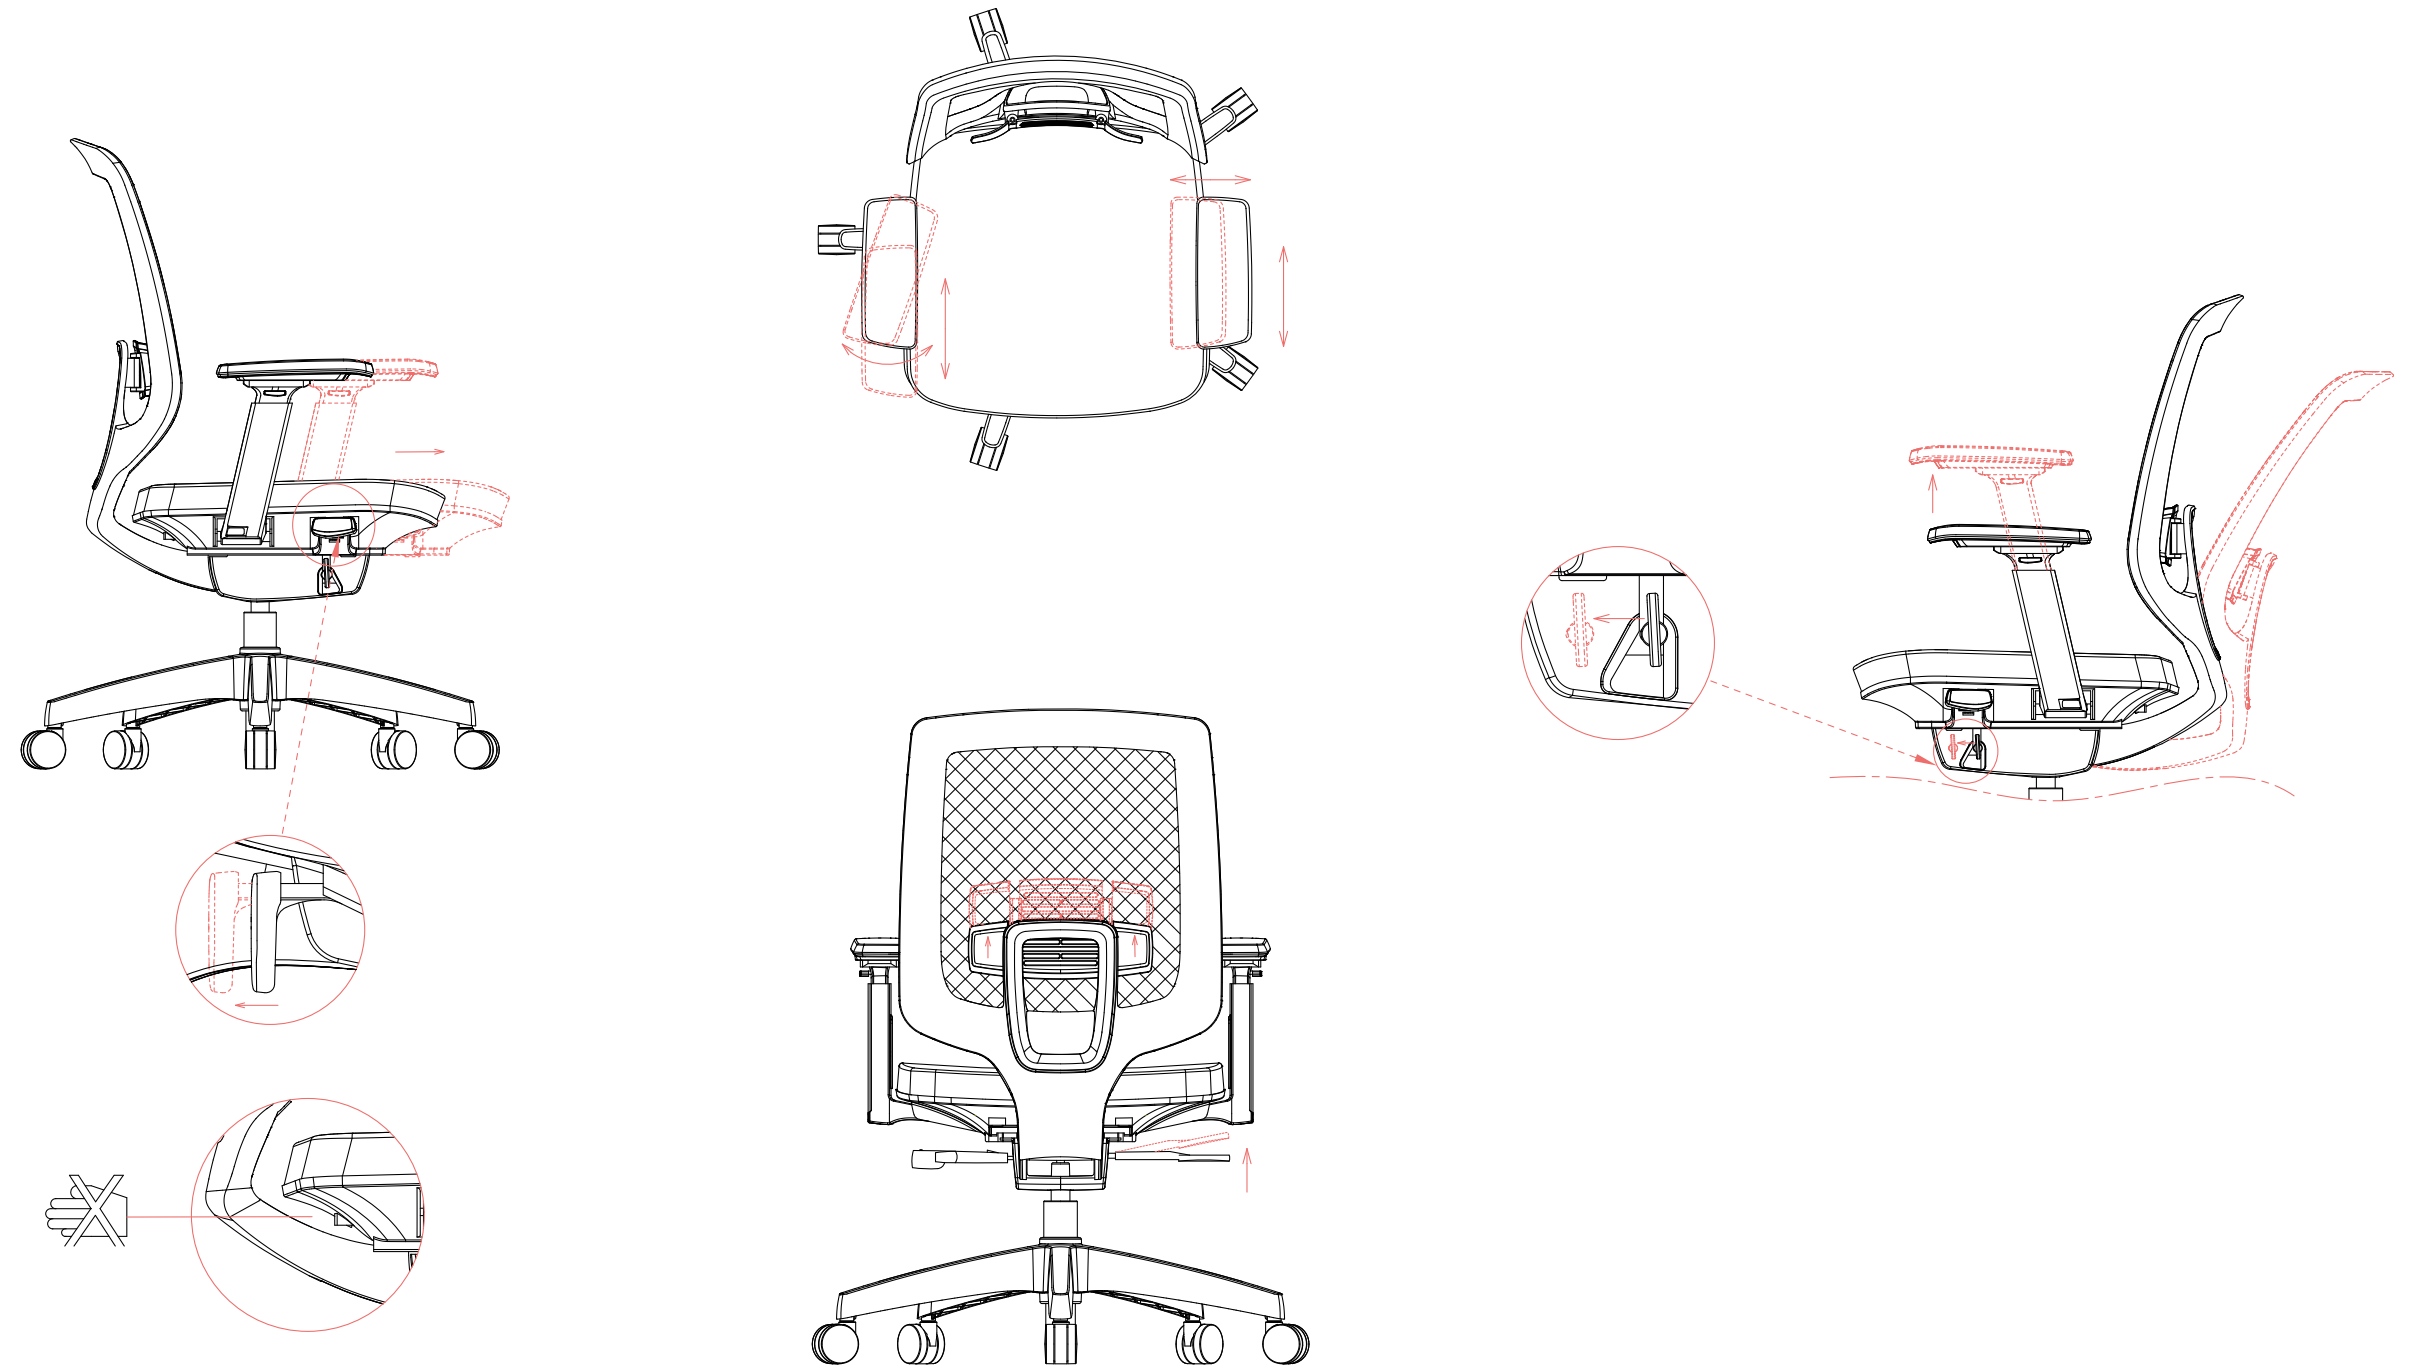

Home Office Solutions

Comfort and Ergonomics at Home

ASSEMBLY GUIDE

Auxi Chair

A1x 	BL/BR1x 		C1x 	
D1x 	E1x 			
F1x 	G1x 	H5x 	I3x 	J3x  18x8.2x2mm
K4x  16x6.5x1.5mm	a4x  1/4"x39mm	b4x  1/4"x16mm	c3x  5/16"x28.5mm	

artopex®

Chair Adjustment

artopex®